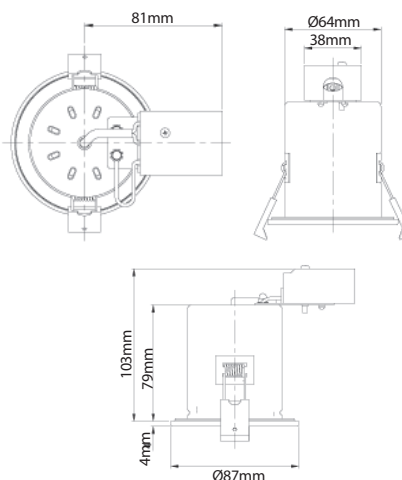

GU10 Fire Rated Shower Light

Specification:

- Voltage:** 240V
- Finish:** White and Chrome
- IP Rating:** IP65
- Cut Out Size:** 75mm
- Fire Rated:** Yes

*Lamps not included - purchase separately

Product code:

- SE30034W0.1 - GU10 Fire Rated Shower Light - White
- SE30042W0.1 - GU10 Fire Rated Shower Light - Chrome

Dimensions:

Key Selling Points:

- Fire rated fitting - up to 90 minutes fire rated. This fitting has been tested and proved to maintain the integrity of the surface in which it is fit. The fitting will expand if heated above a certain temperature and fill any gaps around it containing fire.
- IP65 rated fitting, suitable for use in zones 1 & 2 of the bathroom
- GU10 fitting. Runs at 240V so no external transformer or driver is required.
- Part B/C/E compliant.
- Available in a choice of 2 finishes; chrome or white.
- Choose the fitting you require in the desired finish, then select the LED lamp you'd like, choosing from warm white or cool white LED.
- The fitting is suitable for use above a shower cubical or bath.