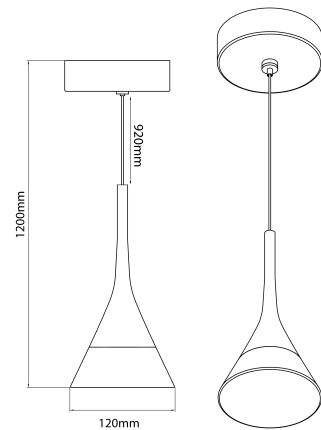

## Specification:

**Finish:** Chrome  
**Wattage:** 4.8W  
**Luminous Efficacy:** 70 lm/W  
**Voltage:** 220 - 240V  
**LED Qty:** 24  
**LED Lifespan:** 30,000 hours  
**Cable Length:** n/a  
**Kelvin:** Warm White (3000k)  
**Lumens:** 330 lm  
**Beam Angle:** 120  
**IP Rating:** IP44

## Product Code:

**SE32101W0 - Zirconia Crystal Cone Pendant Light**

## Dimensions:

## Key Selling Points:

- This exquisite droplet pendant features a chrome finish with a clear section laced with floating crystals.
- The 24 integrated LEDs have a long lifespan of 30,000 hours.
- Combine the pendant light with ceiling spotlights for both ambient and task lighting.
- The pendant is suspended on a 920mm stainless steel cable which is adjustable so you can tailor the piece to fit your ceiling height.
- The pendant looks great on its own or in a cluster of 2 or 3.
- The pendant is also great for use in bedrooms, hallways and above a kitchen or dining table.
- With an IP44 rating, this pendant is also suitable for use in the bathroom.