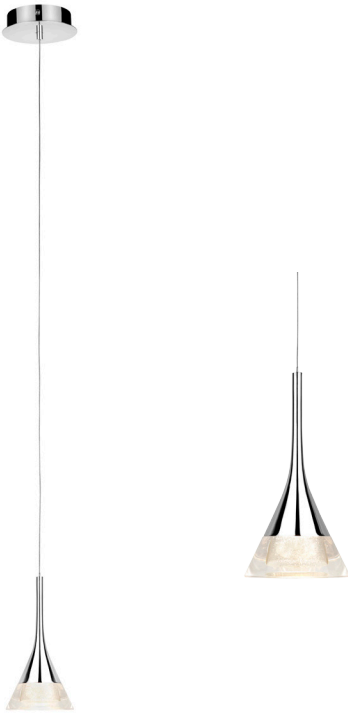

# Zirconia Crystal Drop Cone Pendant Light

## Specification:

**Finish:** Chrome  
**Wattage:** 4.8W  
**Luminous Efficacy:** 70 lm/W  
**Voltage:** 220 - 240V  
**LED Qty:** 24  
**LED Lifespan:** 30,000 hours  
**Cable Length:** n/a  
**Kelvin:** Warm White (3000k)  
**Lumens:** 330 lm  
**Beam Angle:** 120  
**IP Rating:** IP44

## Product Code:

**SE32101W0 - Zirconia Crystal Cone Pendant Light**

## Key Selling Points:

- This exquisite droplet pendant features a chrome finish with a clear section laced with floating crystals.
- The 24 integrated LEDs have a long lifespan of 30,000 hours.
- Combine the pendant light with ceiling spotlights for both ambient and task lighting.
- The pendant is suspended on a 920mm stainless steel cable which is adjustable so you can tailor the piece to fit your ceiling height.
- The pendant looks great on its own or in a cluster of 2 or 3.
- The pendant is also great for use in bedrooms, hallways and above a kitchen or dining table.
- With an IP44 rating, this pendant is also suitable for use in the bathroom.